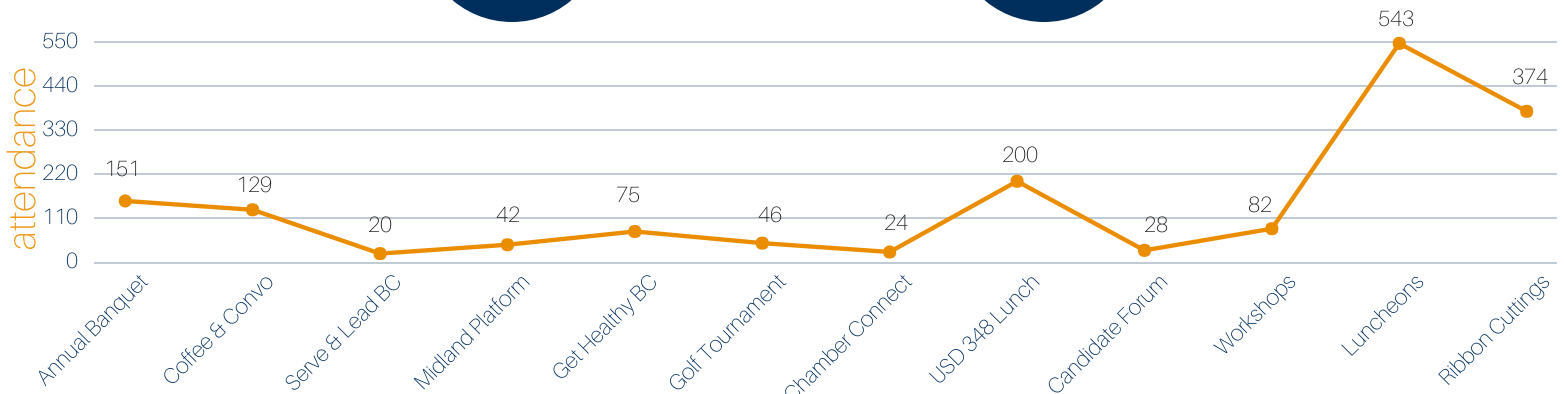

## Chamber } Events & Programs

**139**  
 Winefest

**667**  
 Mural Program

**350**  
 Car Show

**600**  
 Downtown Halloween

**800**  
 Festival of Lights