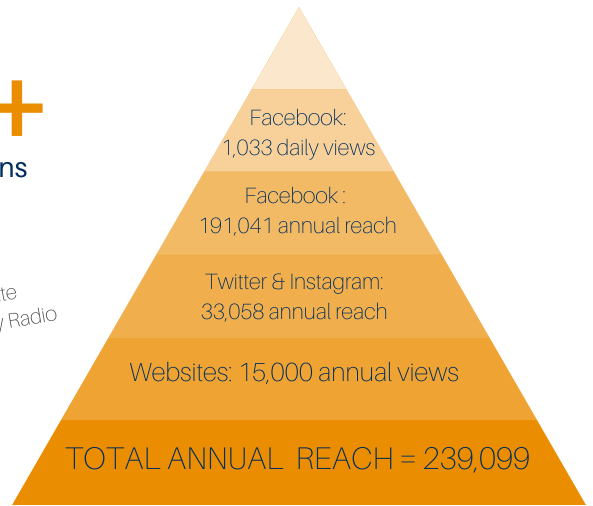

# Communications

 **192**  
email newsletters

 **250+**  
community event promotions

 **87**  
blog posts

 **4**  
communications focus groups  
*with K-State & Baldwin City Radio*

**+1** Visit [BaldwinCity.com](http://BaldwinCity.com)  
new tourism-centric website  
*a collaboration with Baker Mass Media students*