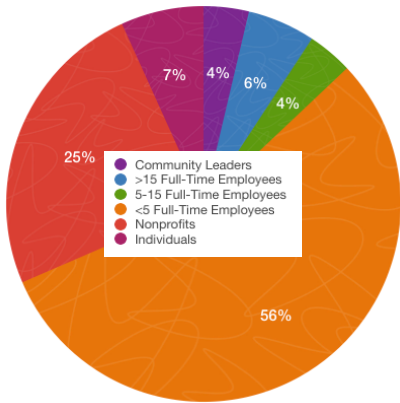

## Membership

Total Members=**162**

*3x  
 new members  
 in 2017!*

2017 membership revenue=**\$31,029**

## Our Mission

The Baldwin City Chamber of Commerce provides leadership, promotes and influences economic vitality, and enhances quality of life to benefit our community.